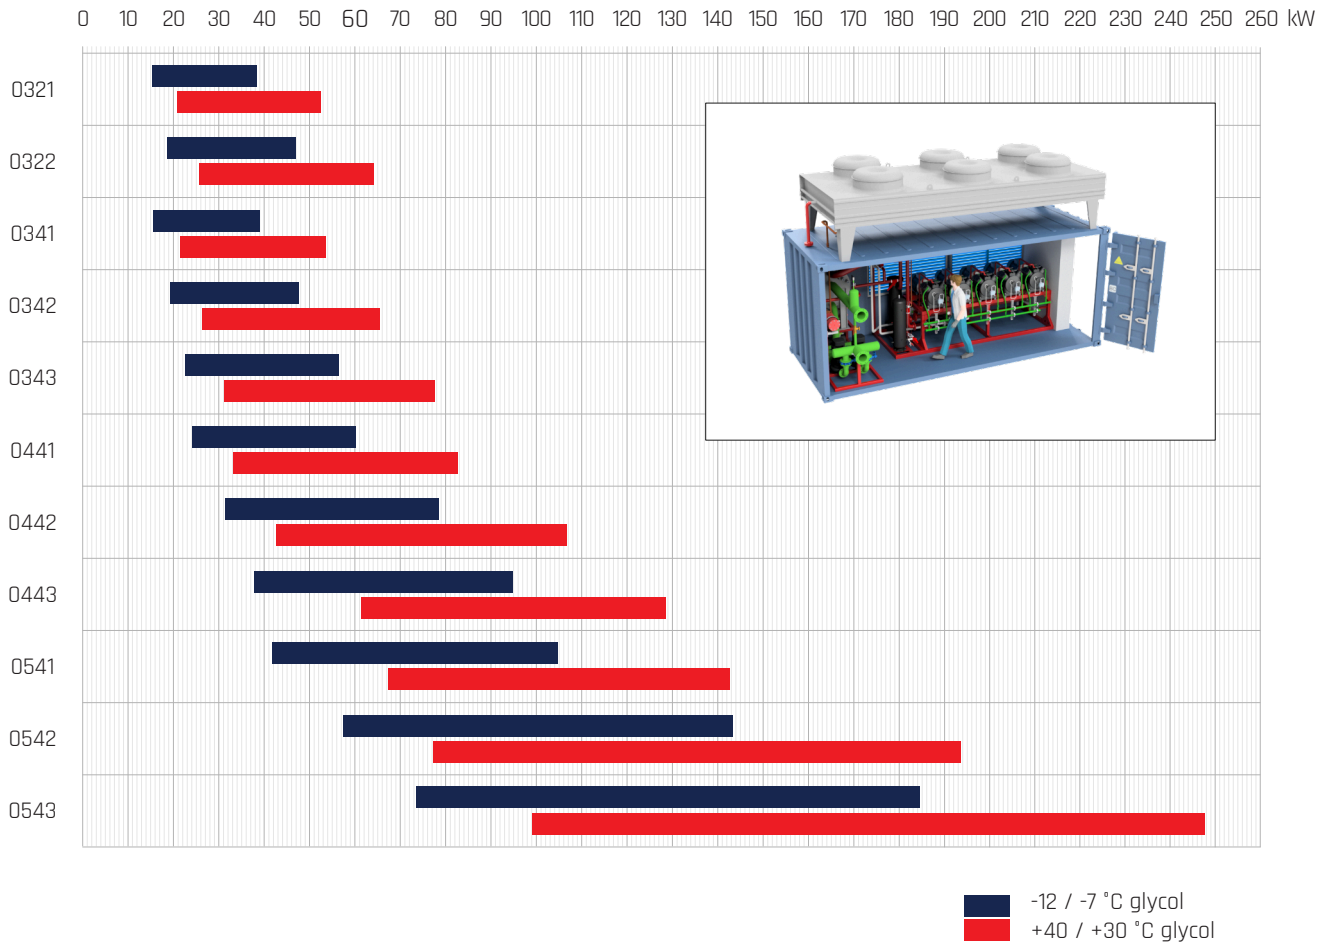

Performance Comparison for Twineco® R717 Container Hybrids

Twineco® Hybrids R717 Containe

Container	External dimensions (mm)			Load capacity (kg)
	Width A	Height B	Length C	
1D	2 438	2 438	3 050	10 160
1CC	2 438	2 591	6 100	24 000
1AAA	2 438	2 896	12 200	30 480