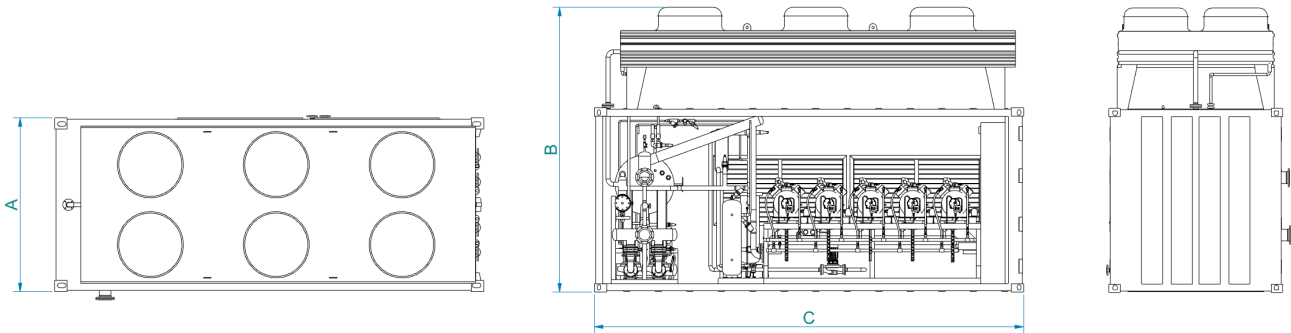

Performance Comparison for Twineco® R717 Container Hybrids

Twineco® Hybrids R717 Containe

Container	External dimensions (mm)			Load capacity (kg)
	Width A	Height B	Length C	
1D	2 438	2 438	3 050	10 160
1CC	2 438	2 591	6 100	24 000
1AAA	2 438	2 896	12 200	30 480