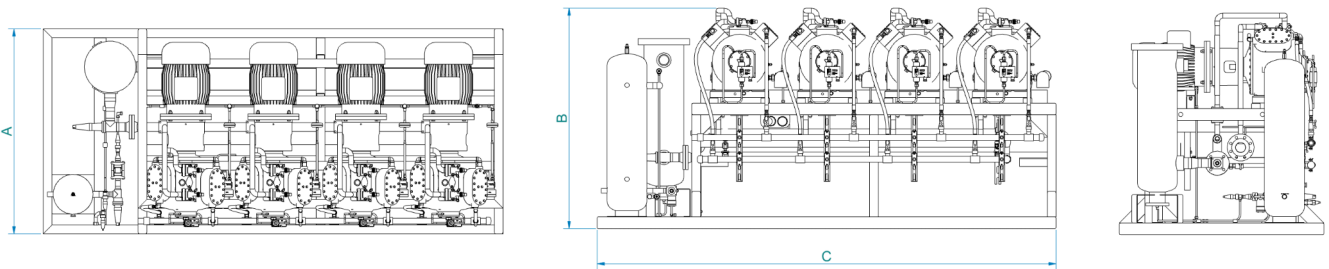

Performance Comparison for Twineco® R717 Hybrids

Twineco® R717 Hybrids										
Compressor	Common dimensions		by number of compressors				by number of compressors			
	Width A (mm)	Height B (mm)	2	3	4	5	2	3	4	5
			Length C (mm)				Weight (kg)			
0121 - 0123 0221 - 0223	800	1250	1000	1450	1900	2350	300	400	500	600
0321 - 0322 0341 - 0343	1000	1400	1200	1750	2300	2850	500	680	860	1040
0441 - 0443 0541 - 0543	1400	1500	1950	2550	3150	3750	1150	1600	2050	2500