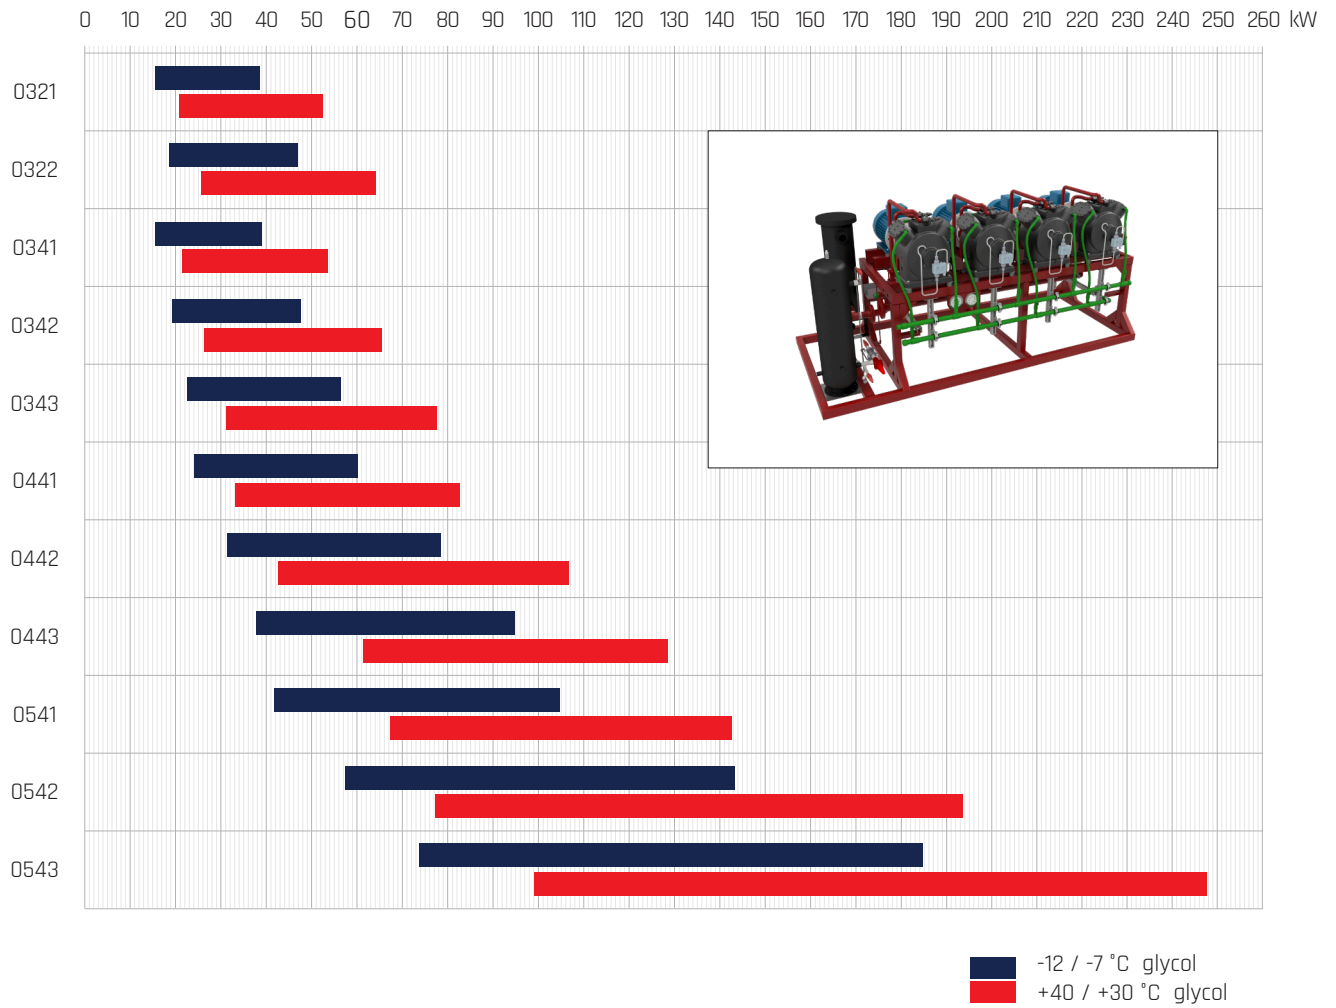

Performance Comparison for Twineco® R717 Hybrids

Twineco® R717 Hybrids										
Compressor	Common dimensions		by number of compressors				by number of compressors			
	Width A (mm)	Height B (mm)	2	3	4	5	2	3	4	5
			Length C (mm)				Weight (kg)			
0121 - 0123 0221 - 0223	800	1250	1000	1450	1900	2350	300	400	500	600
0321 - 0322 0341 - 0343	1000	1400	1200	1750	2300	2850	500	680	860	1040
0441 - 0443 0541 - 0543	1400	1500	1950	2550	3150	3750	1150	1600	2050	2500